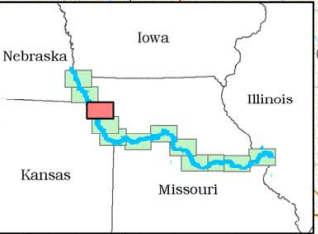

White Cloud

Payne Landing

Nodaway Island

Sunset Grill

French Bottom

Jentell Brees

Missouri River
River Mile 431 to 490
Map 10 of 12

38°35'00"N