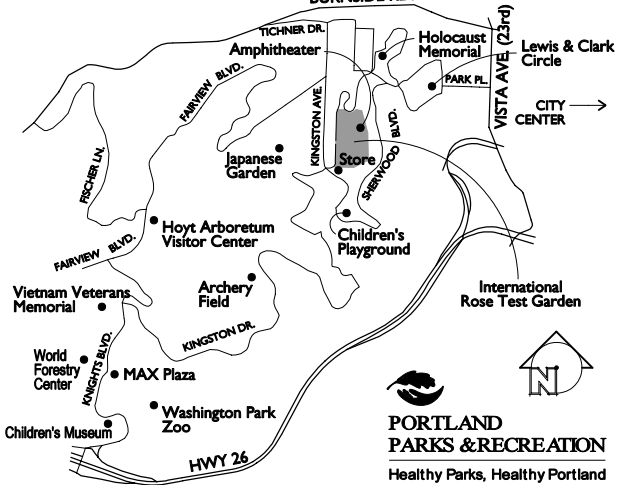

# Map of Washington Park

BURNSIDE RD.

Lewis & Clark Circle

CITY CENTER →

VISTA AVE (23rd)

Holocaust Memorial

PARK PL.

TICHER DR.

Amphitheater

FAIRVIEW BLVD.

Japanese Garden

KINGSTON AVE.

Store

SHERWOOD BLVD.

Children's Playground

Hoyt Arboretum Visitor Center

MAX Plaza

Washington Park Zoo

Children's Museum

HWY 26

**PORTLAND  
PARKS & RECREATION**

Healthy Parks, Healthy Portland